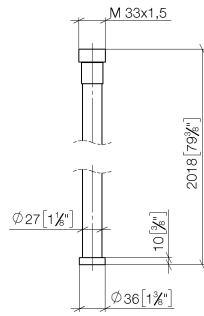

WATER TUBE Kneipp hose black 2000 mm - Chrome

28 286 979

- hose nozzle with sleeve M33
- with holding ring

	Chrome	28 286 979-00
	Brushed Platinum	28 286 979-06
	Platinum	28 286 979-08
	Dark Chrome	28 286 979-19
	Brushed Durabronze (23kt Gold)	28 286 979-28
	Matte Black	28 286 979-33
	Brushed Champagne (22kt Gold)	28 286 979-46
	Champagne (22kt Gold)	28 286 979-47
	Brushed Chrome	28 286 979-93
	Brushed Dark Platinum	28 286 979-99

WATER TUBE Kneipp hose black 2000 mm - Chrome

28 286 979

mm [inches]

Flow rate chart

WATER TUBE Kneipp hose black 2000 mm - Chrome

28 286 979

Spare parts list

No.	Item Number	Name	Quantity used	Delivery time
2	09 14 20 003 90	seal	1	2
3	09 28 10 116-13	ring	1	30